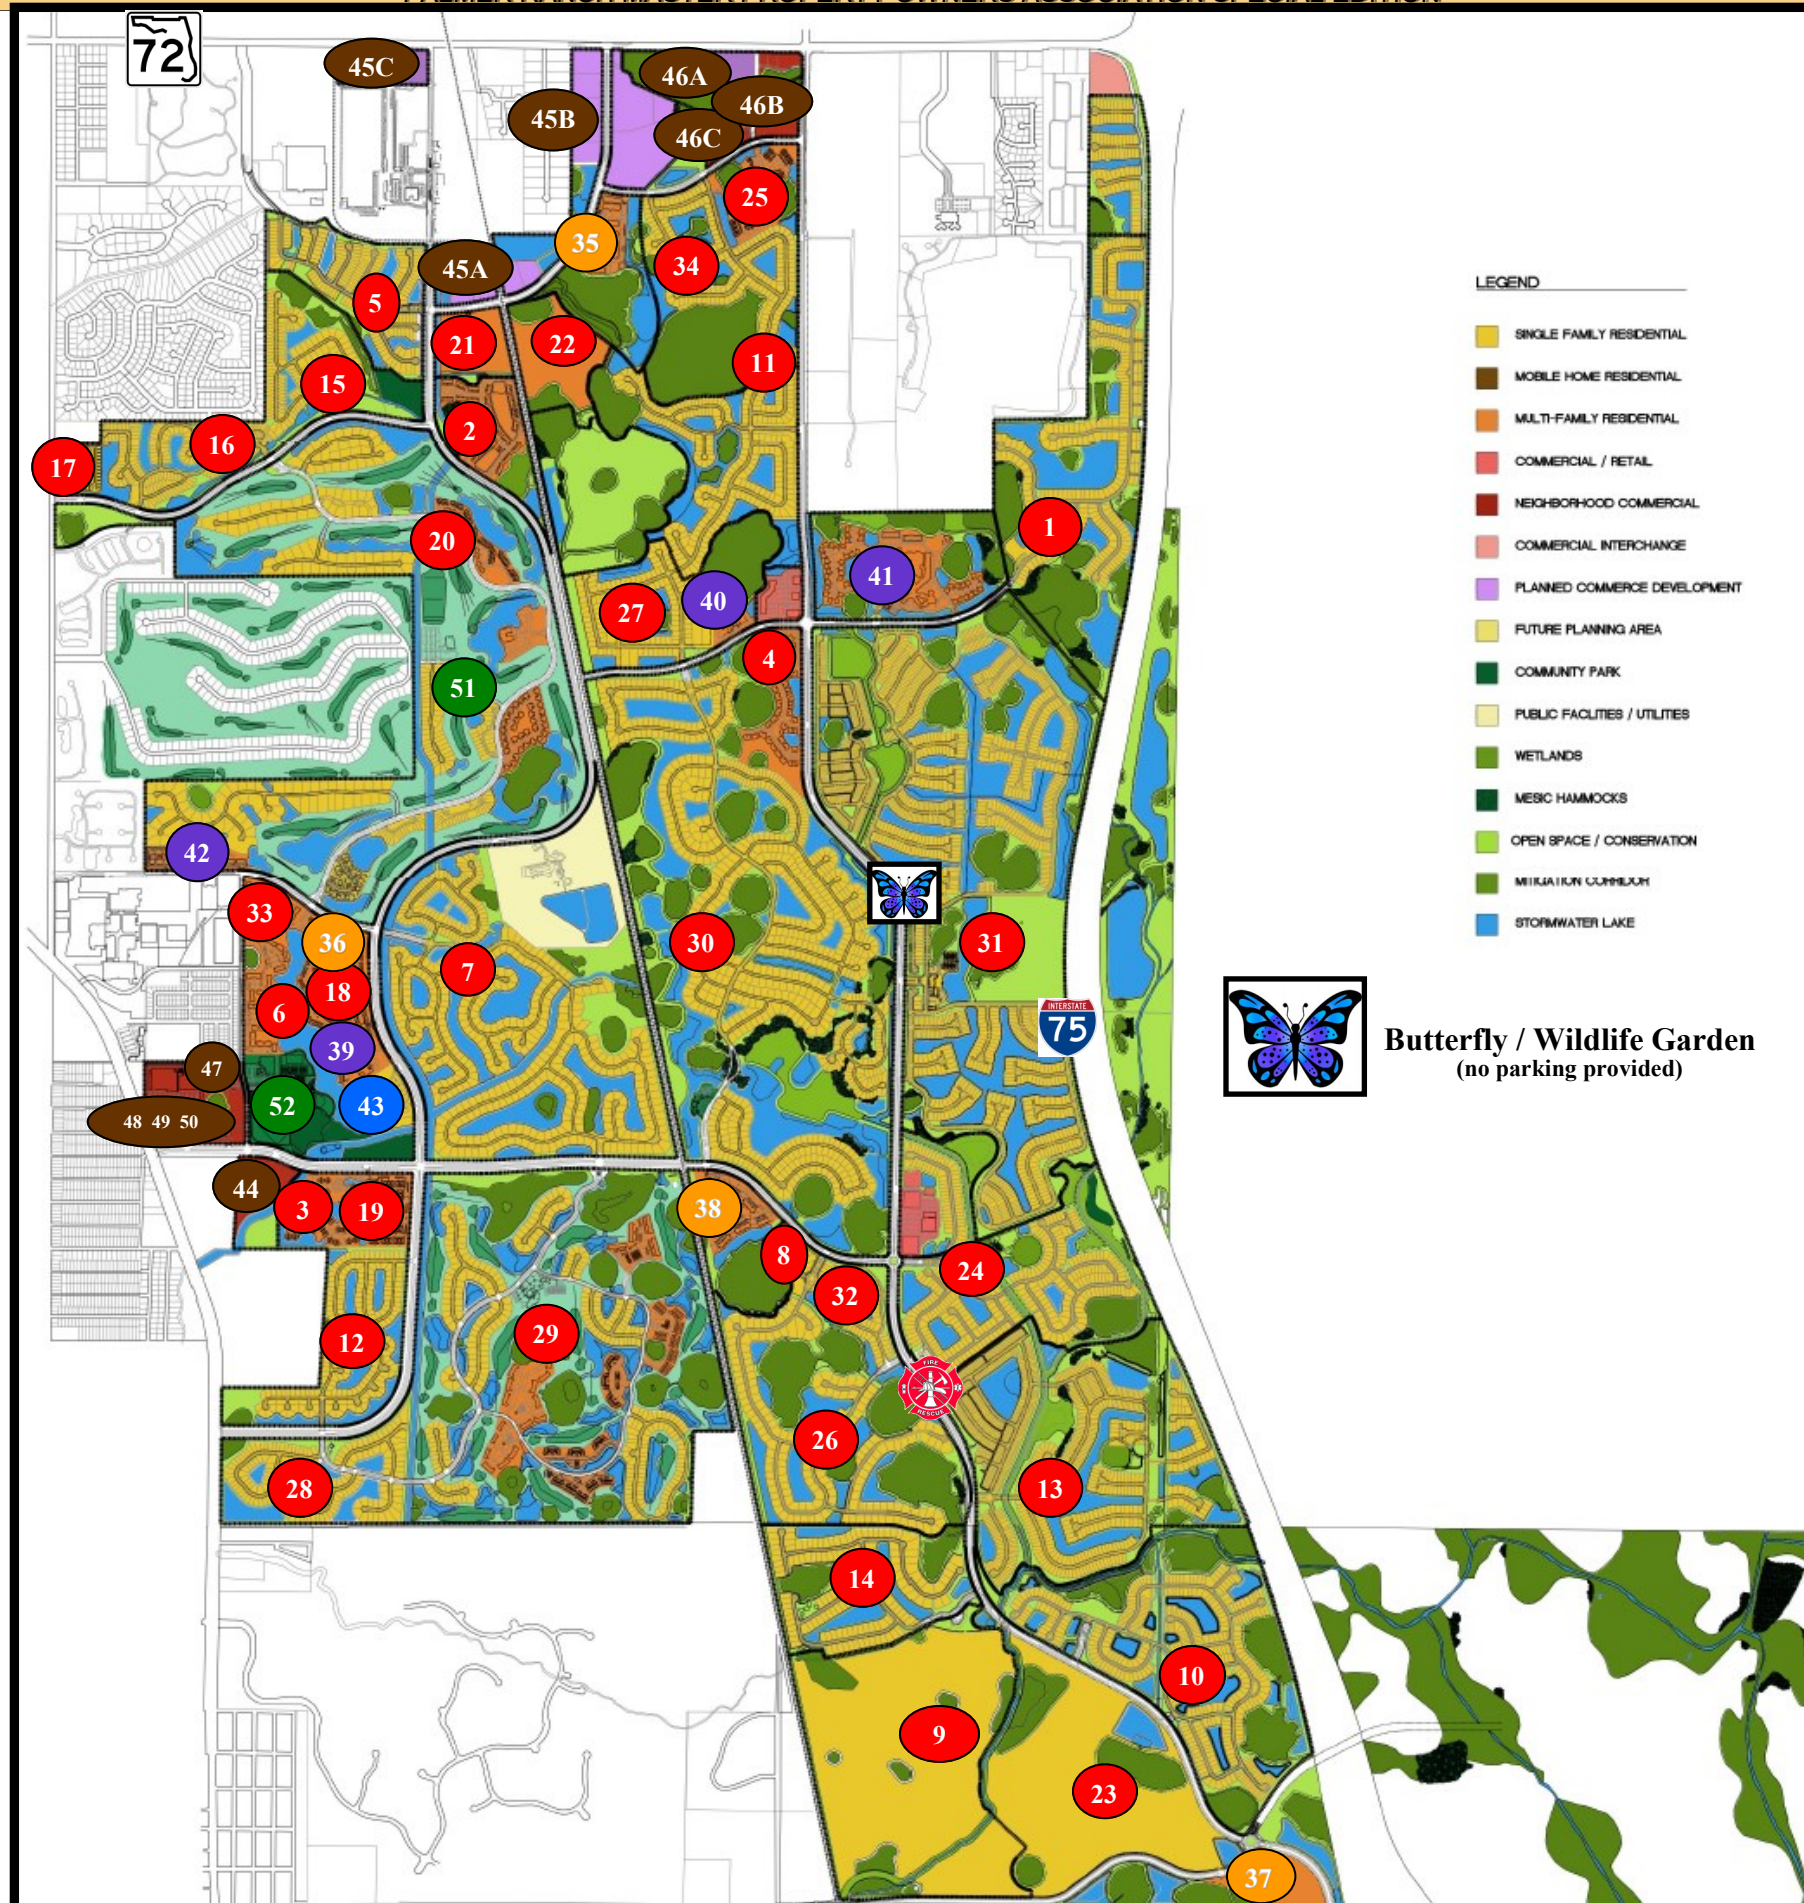

## Residential Communities

- (1) Arbor Lakes
- (2) Arielle
- (3) Bella Villino
- (4) Botanica
- (5) Cobblestone
- (6) Crocker's Lake
- (7) Deer Creek
- (8) Enclave at Silver Oak
- (9) Esplanade
- (10) Hammock Preserve
- (11) Hamptons
- (12) Huntington Pointe
- (13) Isles of Sarasota
- (14) Legacy Estates
- (15) Marbella
- (16) Mira Lago
- (17) Palisades
- (18) Pinestone
- (19) Plaza de Flores
- (20) Prestancia
- (21) Promenade
- (22) Promenade East
- (23) Promenade Estates
- (24) Sandhill Preserve
- (25) Serenade
- (26) Silver Oak
- (27) Stonebridge
- (28) Stoneybrook Estates
- (29) Stoneybrook Golf & Country Club
- (30) Turtle Rock
- (31) VillageWalk
- (32) Vineyards of Silver Oak
- (33) Vintage Grand
- (34) Wellington Chase

## Apartment Communities

- (35) Anson
- (36) Arium
- (37) Sage
- (38) Saratoga Place

## Assisted Living

- (39) Brookdale Deer Creek
- (40) Brookdale Palmer Ranch
- (41) The Glenridge
- (42) Heron Club

Butterfly / Wildlife Garden  
(no parking provided)

## Retail/Commercial

- (44) Lowe's Home Centers
- (45) Palmer Park of Commerce
  - (45a) Culverhouse Ltd. Part. Pool Water Products R.F. Carlson Sawyer Loop Partners United States Post Office Codeware
  - (45b) Auto Auction Heartbeat Hajoca Plumbing Mercedes-Benz Sarasota Tax Collector
  - (45c) Advance Auto Culver's Goodwill McDonalds Starbucks Synovus Bank Tire Choice Tires Plus
- (46) Palmer Park Plaza
  - (46a) Audi Sarasota Infiniti of Sarasota
  - (46b) CVS Norman's Liquors
  - (46c) Publix
- (47) Palmer Ranch Exec. Office Ctr.
- (48) Plaza at Palmer Ranch
- (49) Potter Park Medical Center
- (50) Target